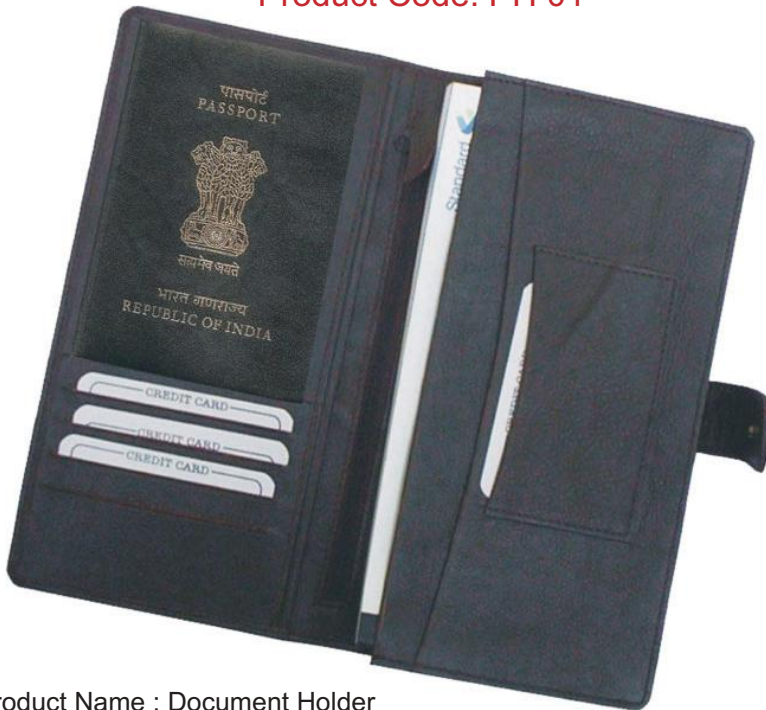

Product Name: KEY POUCH
Description : 6 Key Hooks Pouch
Material : Leather + Leatherette

PASSPORT/DOCUMENT HOLDERS

Product Code: PH 01

Product Code: PH 01

Product Name : Document Holder
Description : Passport, Chq. Book & Document Holder
Material : Genuine Leather