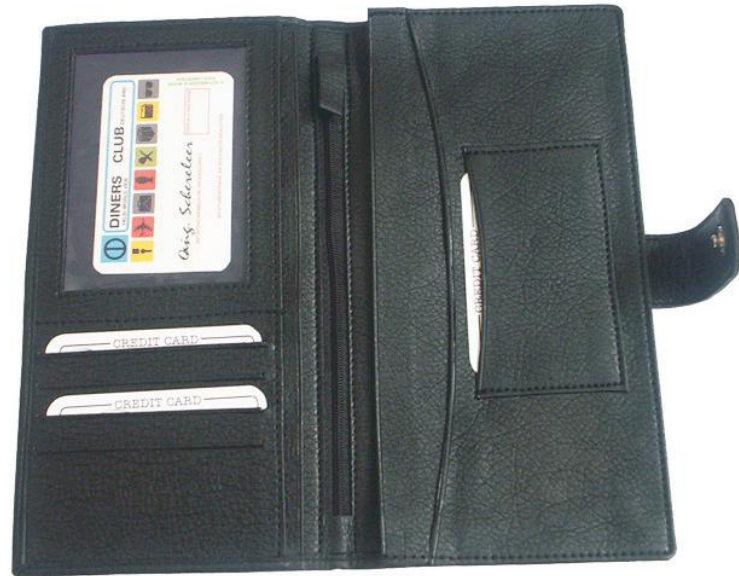

Product Name: KEY POUCH
Description : 6 Key Hooks Pouch
Material : Leather + Leatherette

PASSPORT/DOCUMENT HOLDERS

Product Code: PH 01

Product Code: PH 01

Product Name : Document Holder
Description : Passport, Chq. Book & Document Holder
Material : Genuine Leather