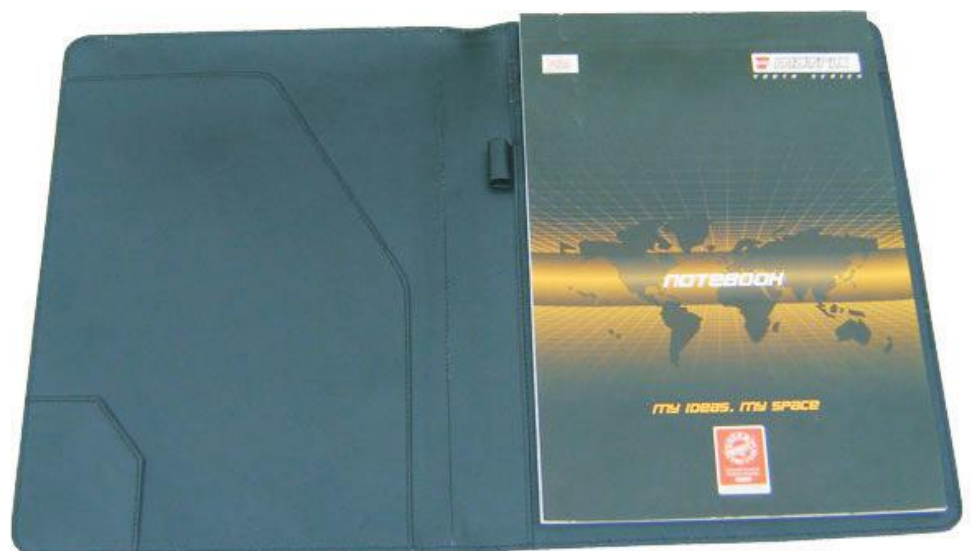

Product Code: FLD KLJ/32

Product Name: Folder A4 Size
Description
Zipper Folder A4 Size with calculator
Material : Leatherette
Size : 35 X 26.5 X 2 cm

Product Code: FLD CSC/31

Product Name: Folder A4 Size
Description
Folder A4 Size
Material : Leatherette
Size : 31 X 24 X 2 cm